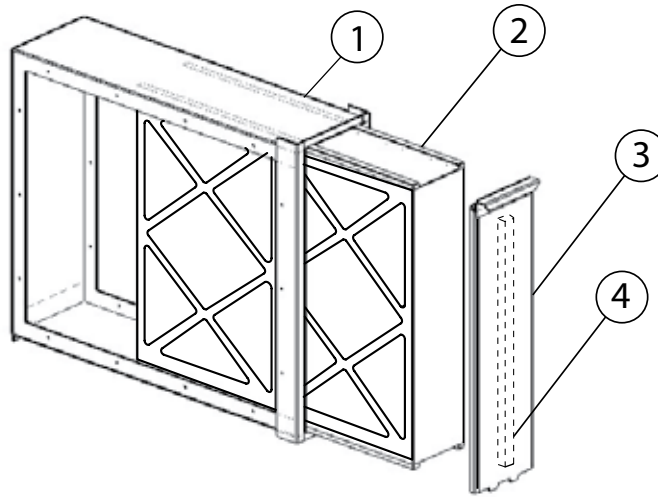

**MAC2000, MAC2020, MAC1400, MAC1200**

Item	Qty. Req'd	GFI Number	Description of Part	LIST / RETAIL
				PRICE EACH
1	1	4505	14003 Repl Cabinet for Mega-MAC2000, MAC2000M	\$139.83
	1	4515	14023 Repl Cabinet for Mighty-MAC1400, MAC1400M	\$139.83
	1	4525	14033 Repl Cabinet for Mini-MAC1200M	\$139.83
	1	4555	14172 Repl Cabinet for MAC2020	\$139.83
2	1	4501	5FM2025 MERV 10 Cartridge Media Repl for MAC2000, MAC2000M	\$32.19
	1	4511	5FM1625 MERV 10 Cartridge Media Repl for MAC1400, MAC1400M	\$29.84
	1	4521	3FM1625 MERV 8 Cartridge Media Repl for MAC1200M	\$27.42
	1	4531	5FM2020 MERV 10 Media Repl for MAC2020, MAC2020M	\$30.65
3	1	4504	5MM02025 Metal Door Mega-MAC2000, MAC2000M	\$31.00
	1	4514	5MM01625 Metal Door Mighty-MAC1400M	\$31.00
	1	4524	3MM01625 Metal Door Mini-MAC1200M	\$31.00
	1	4507	5MPD2025 Plastic Access Door MAC2000, MAC2020	\$42.58
	1	4517	5MPD1625 Plastic Access Door MAC1400	\$40.75
4	1	4506	27108 Door Seal MAC2000, MAC2020, MAC2000M, MAC2020M	\$1.50
	1	4516	27151 Door Seal MAC1200M, MAC1400M, MAC1400	\$1.50