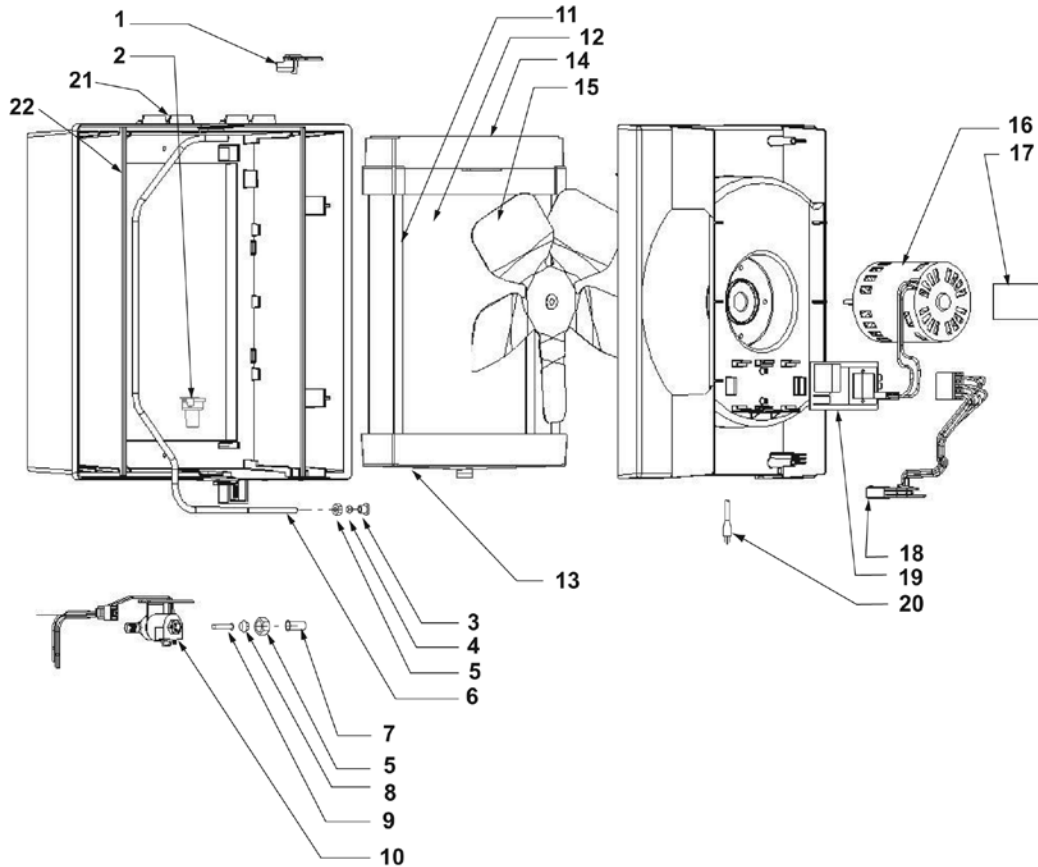

Elite Model 1000 / 1000XM

Humidifier Replacement Parts

Item	Qty. Req'd	GFI No.	Description of Part	LIST / RETAIL
				PRICE EACH
1	1	7561	900-9 Nozzle	\$3.30
2	1	7562	900-10 Spout	\$3.27
3	1	7580	GA4231 Orifice (Yellow)	\$1.43
4	1	7568	P190 Compression Sleeve	\$3.83
5	2	7565	P101 Compression Nut	\$4.20
6	1	7563	GA4235 Distributor Tube	\$9.97
7	1	7567	P189 Brass Insert Tube	\$3.83
8	1	7566	P102 Compression Sleeve (copper)	\$4.20
		7568	P190 Compression Sleeve (plastic)	\$3.83
9	1	7564	GA4004 Strainer screen	\$4.31
10	1	7222	GA4045 Solenoid Valve	\$81.20

Item	Qty. Req'd	GFI No.	Description of Part	LIST / RETAIL
				PRICE EACH
11	2	7941	900-40 Pad Rail	\$4.53
12	1	7919	GA19 Vapor Pad	\$13.00
13	1	7571	900-14 Drain Pan	\$4.00
14	1	7570	900-15 Distributor Trough	\$15.03
15	1	7582	GA4247 Fan Blade	\$26.16
16	1	7584	GA4237 Motor	\$111.55
17	1	7578	900-16 Name Plate	\$10.00
18	1	7579	1000-11 Wiring Harness	\$13.50
19	1	7586	GA4238 Relay Circuit Board	\$64.36
20	1	7346	1137-31 Power Supply Cord	\$15.00
21	1	7950	950-1 Chasis	\$95.99
22	2	7583	1000-1 Baffle	\$21.77
PARTS NOT SHOWN				
	1	7585	1000-13 Front Cover	\$75.87