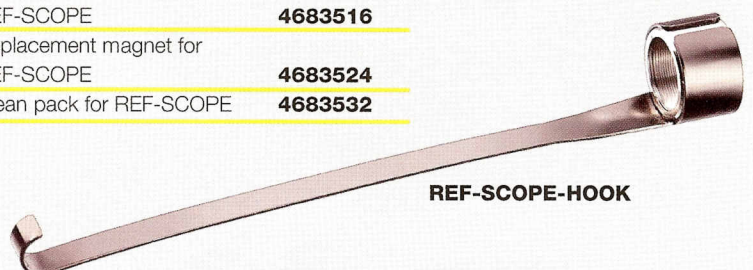

**REF-SCOPE**

**REF-SCOPE-MIRROR**

**REF-SCOPE-MAGNET**

**Spare Parts**

<b>Designation</b>	<b>Description</b>	<b>Part No.</b>
<b>REF-SCOPE-MIRROR</b>	Replacement mirror for REF-SCOPE	<b>4683507</b>
<b>REF-SCOPE-HOOK</b>	Replacement hook for REF-SCOPE	<b>4683516</b>
<b>REF-SCOPE-MAGNET</b>	Replacement magnet for REF-SCOPE	<b>4683524</b>
<b>REF-SCOPE-CLEAN</b>	Clean pack for REF-SCOPE	<b>4683532</b>

**REF-SCOPE-CLEAN**

**REF-SCOPE-HOOK**