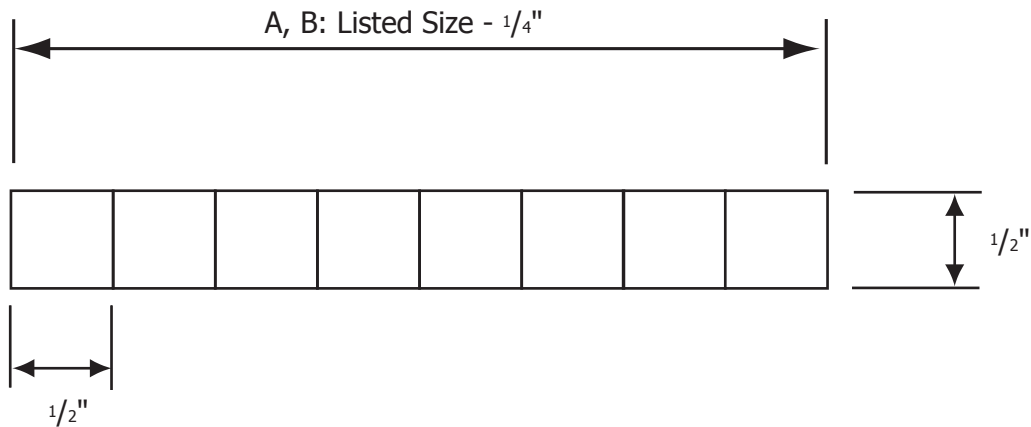

SUBMITTAL SHEET

N° ERN

Eggcrate Return Grille - Core Only

Material: All aluminum.
Mounting: Lay-in T-bar ceiling.
Grid core: Aluminum 1/2" X 1/2" X 1/2".

Finish	
White <input type="checkbox"/>	Custom (please specify) <input type="checkbox"/>

ERN

Aluminum Grid Core

✓	Model #	Face Dim. A x B
	ERN 1212	11 3/4" x 11 3/4"
	ERN 1224	11 3/4" x 23 3/4"
	ERN 2424	23 3/4" x 23 3/4"
	ERN 2448	23 3/4" x 47 3/4"

Job: _____

Architect: _____

Engineer: _____

Contractor: _____

All dimensions in inches