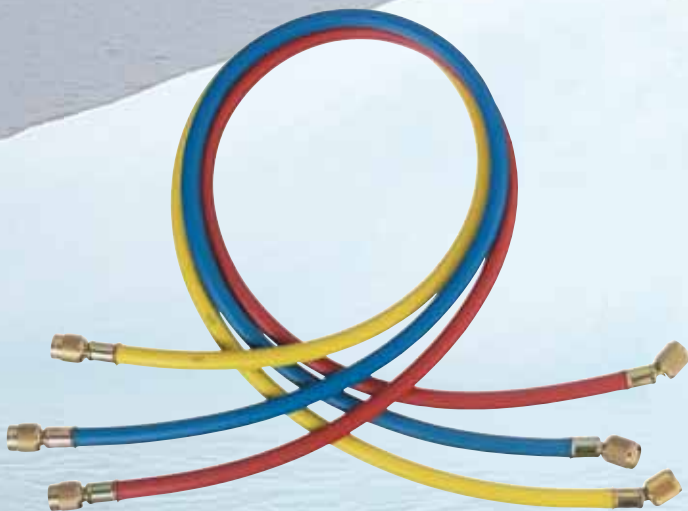

Charging Hoses

Charging and Testing Hoses

Features of REFCO Charging hoses include:

- Standard 870 psi working pressure, 3600 psi burst pressure making the REFCO charging hoses good for all refrigerants including R410A
- Eight sided crimp ensures maximum hose life
- Teflon seals in place of neoprene - proven to last up to ten times longer
- Knurled brass nut for easy finger tightening
- Multiple lengths available
- Color coded for convenience
- Available in packs of 3 (one red, one yellow and one blue hose) or individually

CL-36-Y

Individual Charging Hoses

Premium REFCO Charging Hoses with 1/4" SAE Fittings

Designation	Description	Part No.
CL-36-Y	36" Yellow hose	9881271
CL-36-R	36" Red hose	9881262
CL-36-B	36" Blue hose	9881253
CL-48-Y	48" Yellow hose	9881270
CL-48-R	48" Red hose	9881261
CL-48-B	48" Blue hose	9881252
CL-60-Y	60" Yellow hose	9881269
CL-60-R	60" Red hose	9881260
CL-60-B	60" Blue hose	9881251
CL-72-Y	72" Yellow hose	9881268
CL-72-R	72" Red hose	9881259
CL-72-B	72" Blue hose	9881250

Sets of 3

Premium REFCO Charging Hoses with 1/4" SAE Fittings

Designation	Description	Part No.
CCL-36	Set of 3 - 36"	9881278
CCL-48	Set of 3 - 48"	9881277
CCL-60	Set of 3 - 60"	9881276
CCL-72	Set of 3 - 72"	9881275

CCL-36

Environmentally Friendly REFCO Charging Hoses with Special Barrier Protection

Features include:

- All of the features of the standard charging hose but are made from a special material which prevents virtually any permeation of refrigerant, yet remain flexible and easy to work with
- Meets SAE J2196 for permeation allowance