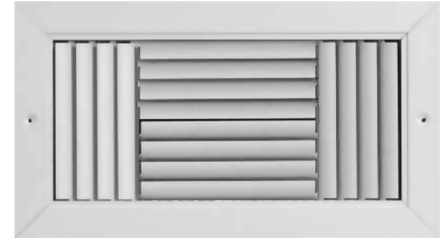

## 4 Way Adjustable Curved Blade Supply Grille Recessed Blades

- Material:** Extruded aluminum with mechanically fastened corners.
- Mounting:** Drywall or any surface mounting. Countersunk mounting holes on frame.
- Air Pattern:** 360° Diffusion.  
Adjustable blades - 2/3" spacing.

**Options**

- Supplied w/sub frame -SF**
- Debris (Bird) Screen -DF**
- Insect Screen -IS**
- Flange Gasket -GK**
- Neck Gasket -GN**
- One Piece -U**

Finish				
<input type="checkbox"/> /W White (default)	<input type="checkbox"/> /B Brushed Aluminium	<input type="checkbox"/> /M Mill Finish	<input type="checkbox"/> /L Brushed and Lacquered	<input type="checkbox"/> /Custom (Please Specify)