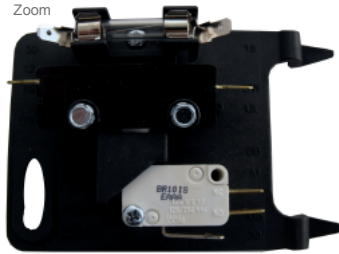

Enter Search Keyword

Product Category

HVAC Parts

Commercial Refrigeration

Test Instruments and Alarms

Tools and Chemicals

Air Conditioning Equipment

Appliance Parts

- Dishwasher Parts

- Dryer Parts

- Range Parts

- Refrigerator Parts

- Washer Parts

About Us Distributors Contact Us Track Your Order New Products

Zoom

Hover over picture to Zoom
Click to enlarge

ES682
ES682--LID SWITCH

Direct Replacement Washer Lid Switch Assembly

Features/Benefits

Complete with both switches and 4 Amp fuse

Can Replace: 22001682

Locate a Distributor Near You

Specifications Applications Downloads Cross Reference Accessories

No Specification available

Appliance Replacement Parts Distributors

Appliance Replacement Parts Distributors

2014 SUPPLEMENT

2014 Supplement