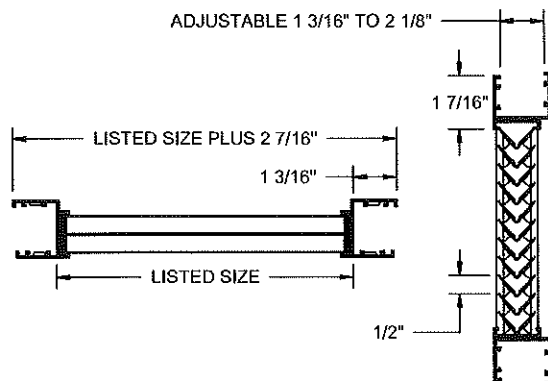

DOOR GRILLE

INVERTED "V" BLADES ON 1/2" CENTERS
NO-VISION DESIGN

MINIMUM SIZE: 6" WIDTH x 4" HEIGHT

MAXIMUM SIZE: 30" WIDTH x 30" HEIGHT

EXTRUDED ALUMINUM; 6063-T5

FINISH - W (WHITE PAINTED)

Available in 1" increments only

FACE VIEW

MODEL - WDG1 - SINGLE FLANGE FRAME

MODEL - WDG2 - AUXILIARY FRAME

DWG NO.

02HV058CW

JOB NAME: _____

ENGINEER: _____

DATE: