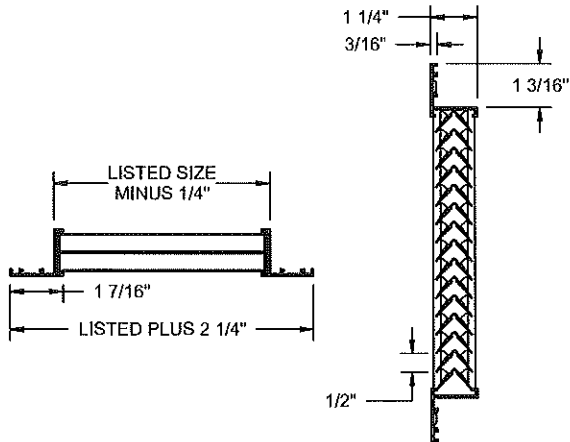

DOOR GRILLE

INVERTED "V" BLADES ON 1/2" CENTERS
NO-VISION DESIGN

MINIMUM SIZE: 6" WIDTH x 4" HEIGHT

MAXIMUM SIZE: 30" WIDTH x 30" HEIGHT

EXTRUDED ALUMINUM; 6063-T5

FINISH - W (WHITE PAINTED)

Available in 1" increments only

FACE VIEW

MODEL - WDG1 - SINGLE FLANGE FRAME

MODEL - WDG2 - AUXILIARY FRAME

DWG NO.

02HV058CW

JOB NAME: _____

ENGINEER: _____

DATE: