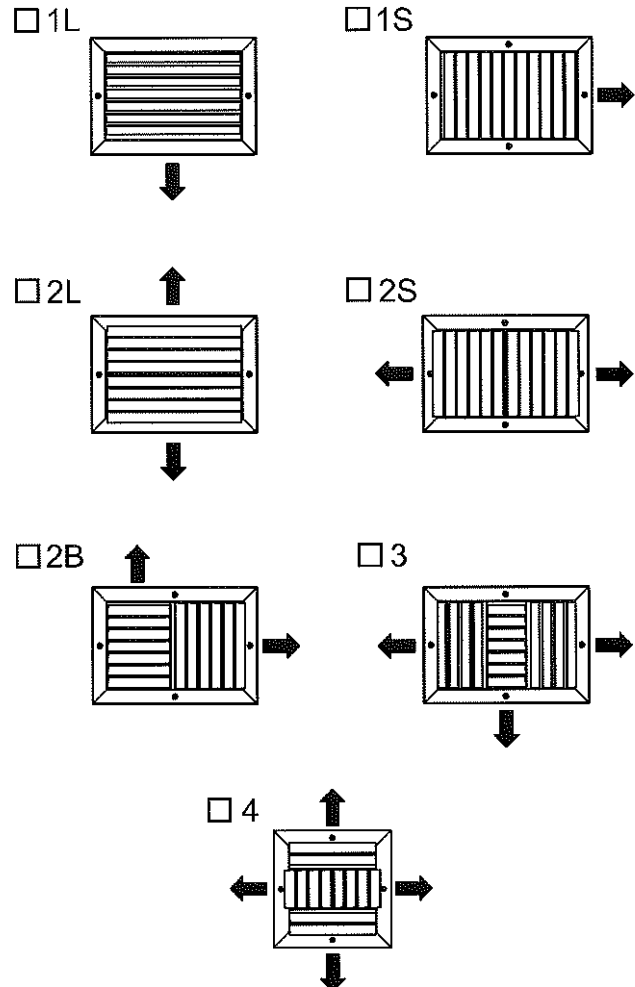

DWG NO.

02CB001A

DATE:

02/08/2016

JOB NAME: _____

LOCATION: _____

ARCHITECT: _____

WebREPS

1-800-810-3280

ENGINEER: _____

CONTRACTOR: _____

FINISH: _____