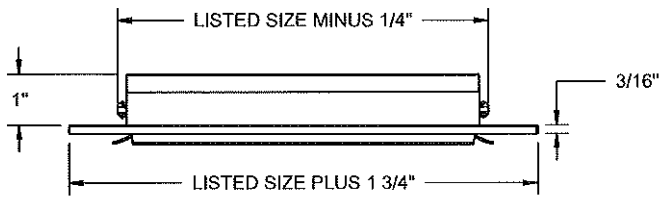

MODEL - WCB - GRILLE

Available with no damper

Available with multi-shutter damper (M)

Available with opposed blade damper (O)