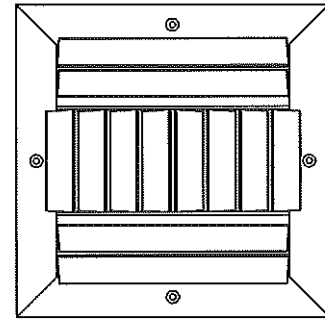

CURVED BLADE SUPPLY GRILLE

CURVED INDIVIDUALLY ADJUSTABLE BLADES
FOR 1, 2, 3, AND 4-WAY AIR PATTERNS

MINIMUM SIZE: 6" WIDTH x 6" HEIGHT IN 1" INCREMENTS

MAXIMUM SIZE: 36" WIDTH x 36" HEIGHT IN 1" INCREMENTS

EXTRUDED ALUMINUM; 6063-T5

FINISH - SA (CLEAR ANODIZE) OR W (WHITE PAINTED)

Custom Colors available 30% adder plus paint set up charge

WCB - 04

FACE VIEW