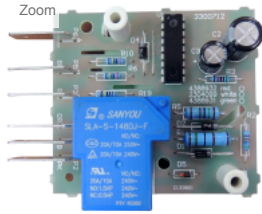

About Us Distributors Contact Us Track Your Order New Products

Hover over picture to Zoom
Click to enlarge

**ADC4099
ADC4099--DEFROST CONTROL
BOARD**

Adaptive control board used on Whirlpool® brands.

Features/Benefits