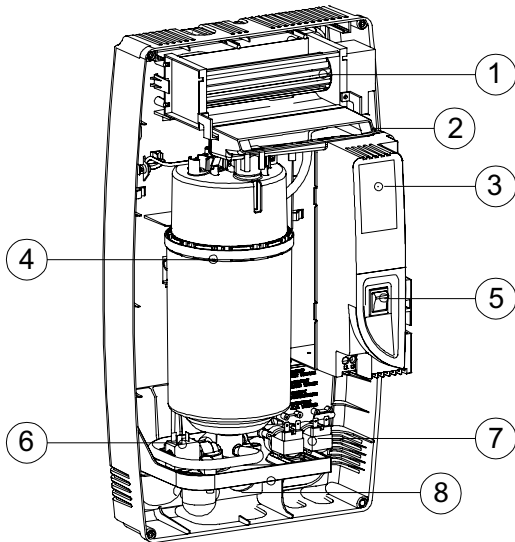

Elite Steam Models DS15/RS15 & DS35/RS35

Humidifier Replacement Parts

Item	Qty. Req'd	GFI Number	Description of Part	LIST / RETAIL
				PRICE EACH
1	1	7534	15-2 Room blower assembly 110/1 DS15/RS15	\$323.80
	1	7535	35-2 Room blower assembly 230/1 DS35/RS35	\$323.80
2	1	7536	35-20 Internal steam distributor manifold RS15/RS35	\$42.78
3	1	7532	15-1 Control module 110/1 DS15/RS15	\$809.02
	1	7533	35-1 Control module 230/1 DS35/RS35	\$809.02
4	1	7523	15-14 Replacement Steam Cylinder for DS15/RS15	\$241.12
	1	7524	35-14 Replacement Steam Cylinder for DS35/RS35	\$294.27
	1	7543	35-15 Replacement Steam Cylinder (Low Conductivity) for DS35/RS35	\$294.27
5	1	7551	35-18 On/Off switch	\$42.78
6	1	7539	15-4 Drain valve assembly 110/1 DS15/RS15	\$171.85
	1	7541	35-4 Drain valve assembly 230/1 DS35/RS35	\$155.96
7	1	7537	15-3 Fill/tempering valve assembly 110/1 DS15/RS15	\$116.58
	1	7538	35-3 Fill/tempering valve assembly 230/1 DS35/RS35	\$118.44
8	1	7501	20-4 Fill Connector	\$57.95
9	1	7545	RMB15 Remote blower Kit for DS15	\$1444.45
	1	7540	RMB35 Remote blower Kit for DS35	\$1444.45

GFI Number	Description of Part	LIST / RETAIL
		PRICE EACH
PARTS NOT SHOWN		
7500	20-1 Steam Nozzle	\$151.28
7513	20-2 Steam Hose 7/8" I.D. Priced per Foot	\$18.34
7512	25-13 Condensate Hose 1/4" I.D. Priced per Foot	\$3.15
7517	35-60 Internal cables kit	\$142.63
7544	35-19 Blower filter kit	\$11.67
7542	35-21 90 degree drain adapter	\$14.27
7548	35-22 Fill cup	\$86.93
7546	35-23 Internal hoses kit RS15/RS35	\$94.11
7547	35-24 Internal hoses kit DS15/DS35	\$103.27
7553	35-25 Cover screws	\$10.50
7521	25-10 12" Steam Manifold 22mm (7/8")	\$189.53
7525	DMNKIT Duct Mount Kit	\$590.75
7522	25-11 17.5" Steam Manifold 22mm (7/8")	\$212.25
7520	HC-201 High Limit Humidistat	\$346.95
7519	GFX50 Modulating Humidistat 24V (Tstat option)	\$405.05