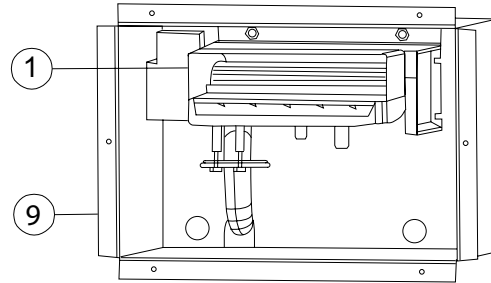

Elite Steam Models DS15/RS15 & DS35/RS35

Humidifier Replacement Parts

Item	Qty. Req'd	GFI Number	Description of Part	LIST / RETAIL
				PRICE EACH
1	1	7534	15-2 Room blower assembly 110/1 DS15/RS15	\$323.80
	1	7535	35-2 Room blower assembly 230/1 DS35/RS35	\$323.80
2	1	7536	35-20 Internal steam distributor manifold RS15/RS35	\$42.78
3	1	7532	15-1 Control module 110/1 DS15/RS15	\$809.02
	1	7533	35-1 Control module 230/1 DS35/RS35	\$809.02
4	1	7523	15-14 Replacement Steam Cylinder for DS15/RS15	\$241.12
	1	7524	35-14 Replacement Steam Cylinder for DS35/RS35	\$294.27
	1	7543	35-15 Replacement Steam Cylinder (Low Conductivity) for DS35/RS35	\$294.27
5	1	7551	35-18 On/Off switch	\$42.78
6	1	7539	15-4 Drain valve assembly 110/1 DS15/RS15	\$171.85
	1	7541	35-4 Drain valve assembly 230/1 DS35/RS35	\$155.96
7	1	7537	15-3 Fill/tempering valve assembly 110/1 DS15/RS15	\$116.58
	1	7538	35-3 Fill/tempering valve assembly 230/1 DS35/RS35	\$118.44
8	1	7501	20-4 Fill Connector	\$57.95
9	1	7545	RMB15 Remote blower Kit for DS15	\$1444.45
	1	7540	RMB35 Remote blower Kit for DS35	\$1444.45

GFI Number	Description of Part	LIST / RETAIL
		PRICE EACH
PARTS NOT SHOWN		
7500	20-1 Steam Nozzle	\$151.28
7513	20-2 Steam Hose 7/8" I.D. Priced per Foot	\$18.34
7512	25-13 Condensate Hose 1/4" I.D. Priced per Foot	\$3.15
7517	35-60 Internal cables kit	\$142.63
7544	35-19 Blower filter kit	\$11.67
7542	35-21 90 degree drain adapter	\$14.27
7548	35-22 Fill cup	\$86.93
7546	35-23 Internal hoses kit RS15/RS35	\$94.11
7547	35-24 Internal hoses kit DS15/DS35	\$103.27
7553	35-25 Cover screws	\$10.50
7521	25-10 12" Steam Manifold 22mm (7/8")	\$189.53
7525	DMNKIT Duct Mount Kit	\$590.75
7522	25-11 17.5" Steam Manifold 22mm (7/8")	\$212.25
7520	HC-201 High Limit Humidistat	\$346.95
7519	GFX50 Modulating Humidistat 24V (Tstat option)	\$405.05