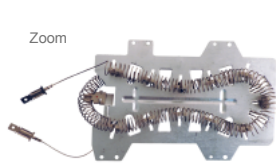

About Us   Distributors   Contact Us   Track Your Order   New Products

**DE0019A  
DE0019A--DRYER HEATER  
ELEMENT**

Direct replacement dryer heater element, can be used to replace Samsung® DC47-00019A

**Features/Benefits**