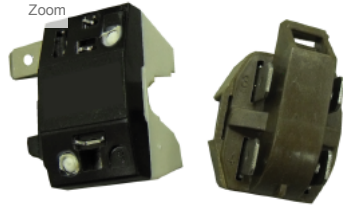

About Us Distributors Contact Us Track Your Order New Products

Zoom
Hover over picture to Zoom
Click to enlarge

**OLK7913
OLK7913--OVERLOAD RELAY
REPL:WP4387913**

SUPCO® offers the most complete line of refrigeration relays, overloads and hard starts in the industry. For refrigeration systems with and without run capacitors, just choose the right combination for your application. All combinations are pre-wired