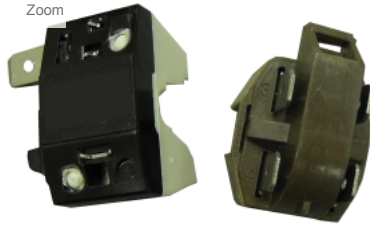

Enter Search Keyword

Product Category

HVAC Parts

Commercial Refrigeration

Test Instruments and Alarms

Tools and Chemicals

Air Conditioning Equipment

Appliance Parts

- Dishwasher Parts
- Dryer Parts
- Range Parts
- Refrigerator Parts
- Washer Parts

About Us

Distributors

Contact Us

Track Your Order

New Products

Zoom

Hover over picture to Zoom
Click to enlarge

**OLK7535
OLK7535--OVERLOAD RELAY KIT
SXS**

OLK Series Relay & Overload Kit can be used as a direct replacement on several Whirlpool®, Roper®, Estate®, KitchenAid®, Maytag® and Magic Chef® models.

Features/Benefits

- Energy saving plastic construction
- Can be used with or without a run capacitor
- Domestic Refrigerators and freezers
- 120 VAC applications
- Replaces over 2300 models

Locate a Distributor Near You

Specifications

Applications

Downloads

Cross Reference

Accessories

No Specification available

Appliance Replacement Parts Distributors

Appliance Replacement Parts Distributors