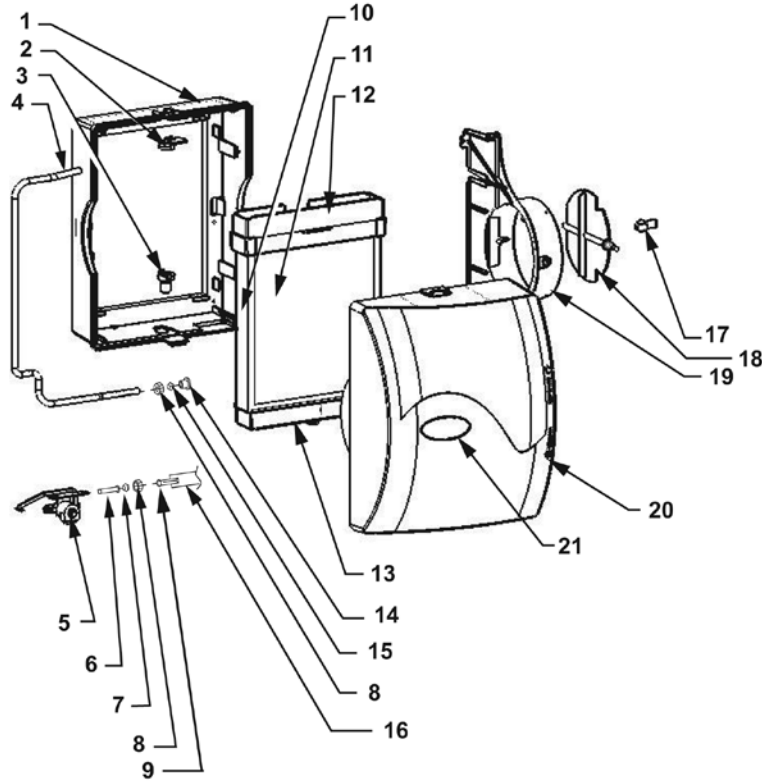

Elite Model 900 / 900XM

Humidifier Replacement Parts

Item	Qty. Req'd	GFI No.	Description of Part	LIST / RETAIL
				PRICE EACH
1	1	7940	900-1 Chasis	\$82.97
2	1	7561	900-9 Nozzle	\$3.30
3	1	7562	900-10 Spout	\$3.27
4	1	7588	GA4266 Distributor Tube	\$7.99
5	1	7221	GA4040 Solenoid Valve 24V	\$70.20
6	1	7564	GA4004 Strainer Screen	\$4.31
7	1	7566	P102 Compression Sleeve (copper)	\$4.20
		7568	P190 Compression Sleeve (plastic)	\$3.83
8	2	7565	P101 Compression Nut	\$4.20
9	1	7567	P189 Brass Insert Tube	\$3.83

Item	Qty. Req'd	GFI No.	Description of Part	LIST / RETAIL
				PRICE EACH
10	2	7941	900-40 Pad Rail	\$4.53
11	1	7919	GA19 Vapor Pad	\$13.00
12	1	7570	900-15 Distributor Trough	\$15.03
13	1	7571	900-14 Drain Pan	\$4.00
14	1	7580	GA4231 Orifice (Yellow)	\$1.43
15	1	7568	P190 Compression Sleeve	\$3.83
16	1	7078	747-38 Tubing Kit (Available)	\$11.00
17	1	7572	900-11 Damper Knob	\$3.64
18	1	7573	900-28 Damper Disk	\$11.70
19	1	7576	900-2 Side Panel	\$85.36
20	1	7577	900-13 Cover	\$52.34
21	1	7578	900-16 Name Plate	\$10.00